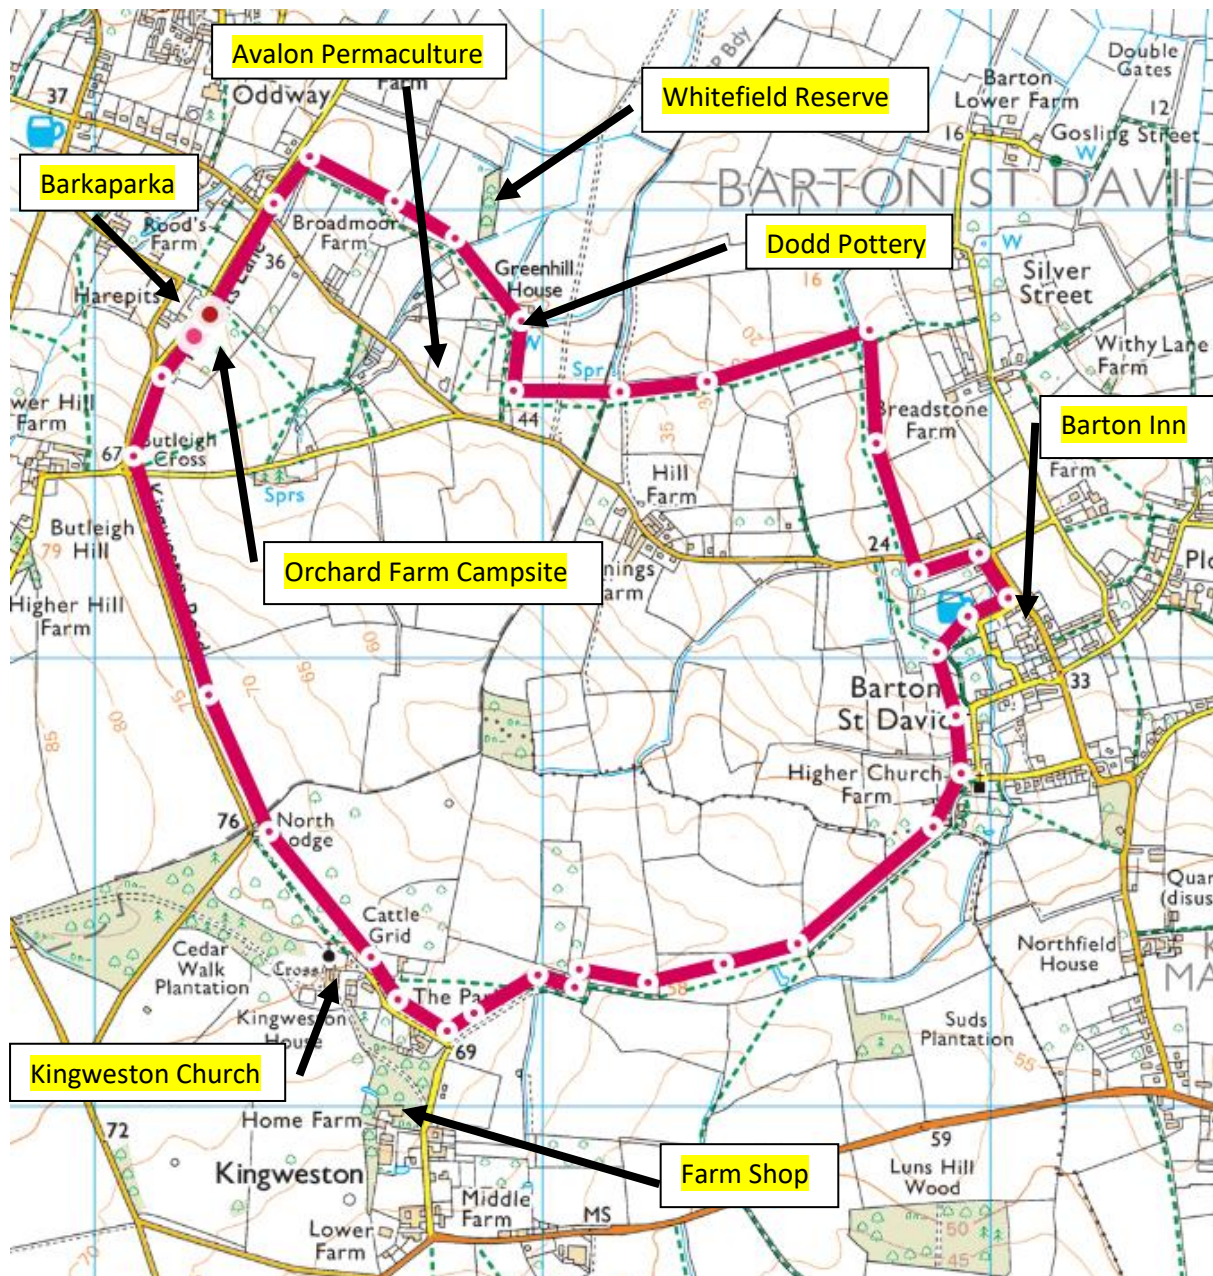

Circular Walk to Barton St David passing the Barton Inn

Orchard Farm Campsite 01458 851107

Distance: 6.5km

Time: 1h 27min

Pic: Kingweston Church & House

Circular Walk to Barton St David passing the Barton Inn

Pic: Barkaparka products
<https://www.barkaparka.com/>