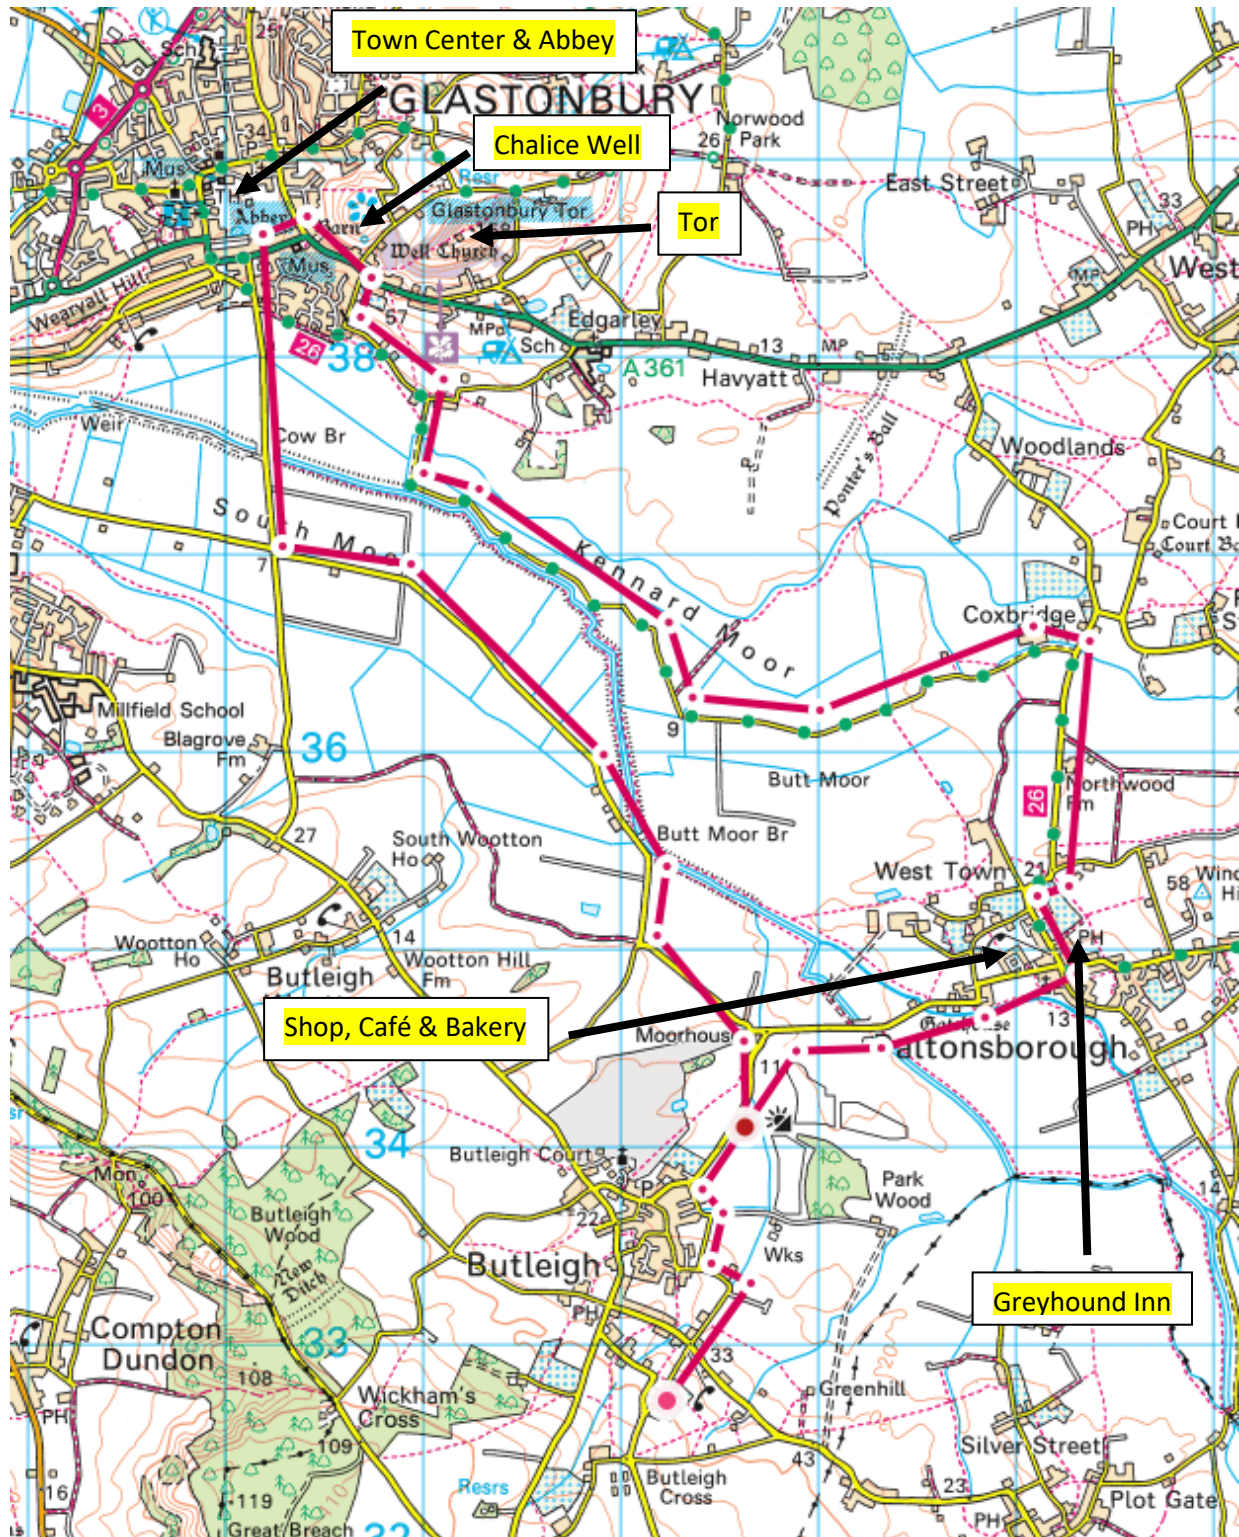

Cycle ride to Glastonbury along quiet roads

Orchard Farm Campsite 01458 851107

Distance: 18.5km

Time: 1 hr

Cycle ride to Glastonbury along quiet roads

Orchard Farm Campsite 01458 851107

Pic: Glastonbury Tor

Pic: Chalice Well

<https://chalicewell.org.uk/>

Pic: Glastonbury Abbey

<https://www.glastonburyabbey.com/>

Cycle ride to Glastonbury along quiet roads

Orchard Farm Campsite 01458 851107

Pic: Glastonbury Town