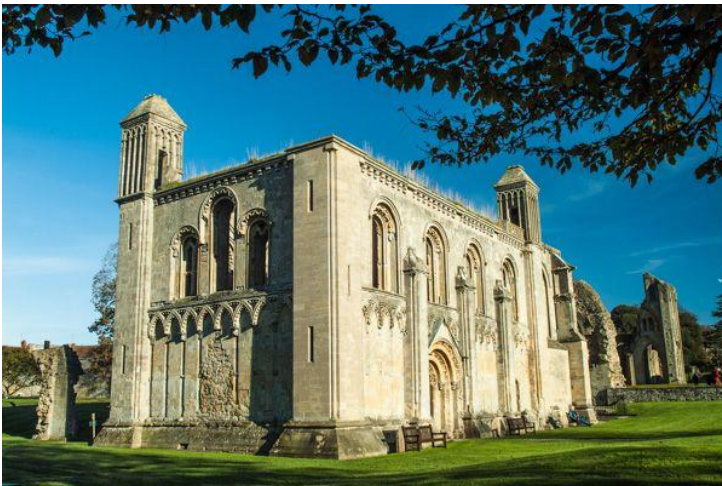

Cycle ride to Glastonbury along quiet roads

Orchard Farm Campsite 01458 851107

Distance: 18.5km

Time: 1 hr

Cycle ride to Glastonbury along quiet roads

Orchard Farm Campsite 01458 851107

Pic: Glastonbury Tor

Pic: Chalice Well

<https://chalicewell.org.uk/>

Pic: Glastonbury Abbey

<https://www.glastonburyabbey.com/>

Cycle ride to Glastonbury along quiet roads

Orchard Farm Campsite 01458 851107

Pic: Glastonbury Town